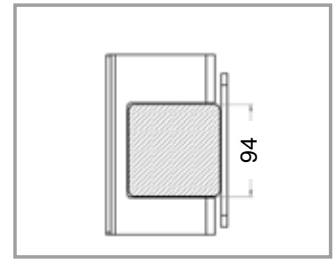

Al-Ko 1800 kg behind the axle (enkel-as)

BPW - 81

BPW - 94

BPW - ø 70

BPW - ø 84

BPW - ø 92

Montage tandemstel

Montage enkele as