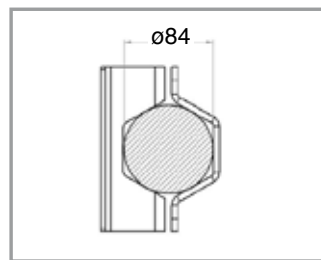

Al-Ko 1800 kg behind the axle (enkel-as)

BPW - 81

BPW - 94

BPW - ø 70

BPW - ø 84

BPW - ø 92

Montage tandemstel

Montage enkele as