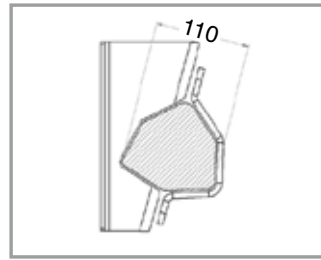

Bestellijst asbeugels

Al-Ko 1000 kg in front of axle (tandemasser)

Al-Ko 1000 kg behind the axle (enkel-as)

Al-Ko 1500 kg in front of axle (tandemasser)

Al-Ko 1500 kg behind the axle (enkel-as)

Al-Ko 1800 kg in front of axle (tandemasser)

Al-Ko 1800 kg behind the axle (enkel-as)

BPW - 81

BPW - 94

BPW - ø 70

BPW - ø 84

BPW - ø 92

Montage tandemstel

Montage enkele as