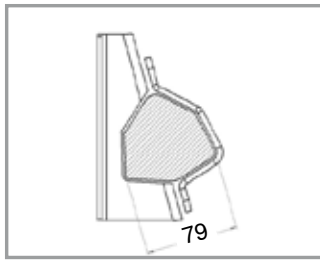

Bestellijst asbeugels

Al-Ko 1000 kg in front of axle (tandemasser)

Al-Ko 1000 kg behind the axle (enkel-as)

Al-Ko 1500 kg in front of axle (tandemasser)

Al-Ko 1500 kg behind the axle (enkel-as)

Al-Ko 1800 kg in front of axle (tandemasser)

Al-Ko 1800 kg behind the axle (enkel-as)

BPW - 81

BPW - 94

BPW - ø 70

BPW - ø 84

BPW - ø 92

Montage tandemstel

Montage enkele as