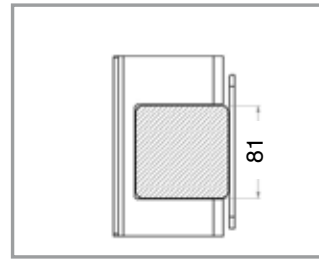

Al-Ko 1800 kg behind the axle (enkel-as)

BPW - 81

BPW - 94

BPW - ø 70

BPW - ø 84

BPW - ø 92

Montage tandemstel

Montage enkele as