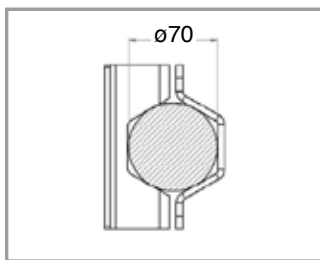

Al-Ko 1800 kg behind the axle (enkel-as)

BPW - 81

BPW - 94

BPW - ø 70

BPW - ø 84

BPW - ø 92

Montage tandemstel

Montage enkele as