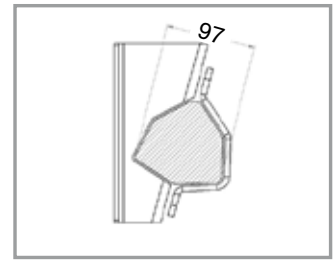

Bestellijst asbeugels

Al-Ko 1000 kg in front of axle (tandemasser)

Al-Ko 1000 kg behind the axle (enkel-as)

Al-Ko 1500 kg in front of axle (tandemasser)

Al-Ko 1500 kg behind the axle (enkel-as)

Al-Ko 1800 kg in front of axle (tandemasser)

Al-Ko 1800 kg behind the axle (enkel-as)

BPW - 81

BPW - 94

BPW - ø 70

BPW - ø 84

BPW - ø 92

Montage tandemstel

Montage enkele as