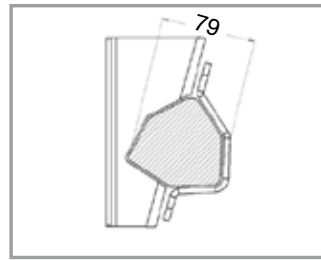

Bestellijst asbeugels

Al-Ko 1000 kg in front of axle (tandemasser)

Al-Ko 1000 kg behind the axle (enkel-as)

Al-Ko 1500 kg in front of axle (tandemasser)

Al-Ko 1500 kg behind the axle (enkel-as)

Al-Ko 1800 kg in front of axle (tandemasser)

Al-Ko 1800 kg behind the axle (enkel-as)

BPW - 81

BPW - 94

BPW - ø 70

BPW - ø 84

BPW - ø 92

Montage tandemstel

Montage enkele as