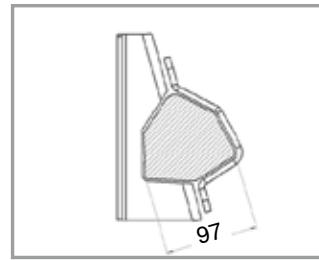

Bestellijst asbeugels

Al-Ko 1000 kg in front of axle (tandemasser)

Al-Ko 1000 kg behind the axle (enkel-as)

Al-Ko 1500 kg in front of axle (tandemasser)

Al-Ko 1500 kg behind the axle (enkel-as)

Al-Ko 1800 kg in front of axle (tandemasser)

Al-Ko 1800 kg behind the axle (enkel-as)

BPW - 81

BPW - 94

BPW - ø 70

BPW - ø 84

BPW - ø 92

Montage tandemstel

Montage enkele as