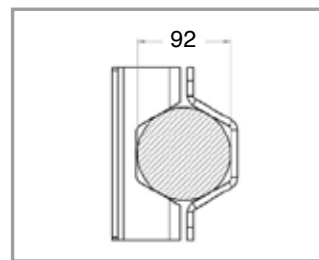

Al-Ko 1800 kg behind the axle (enkel-as)

BPW - 81

BPW - 94

BPW - ø 70

BPW - ø 84

BPW - ø 92

Montage tandemstel

Montage enkele as