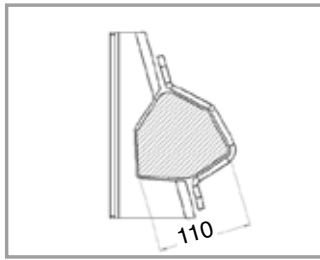

Bestellijst asbeugels

Al-Ko 1000 kg in front of axle (tandemasser)

Al-Ko 1000 kg behind the axle (enkel-as)

Al-Ko 1500 kg in front of axle (tandemasser)

Al-Ko 1500 kg behind the axle (enkel-as)

Al-Ko 1800 kg in front of axle (tandemasser)

Al-Ko 1800 kg behind the axle (enkel-as)

BPW - 81

BPW - 94

BPW - ø 70

BPW - ø 84

BPW - ø 92

Montage tandemstel

Montage enkele as